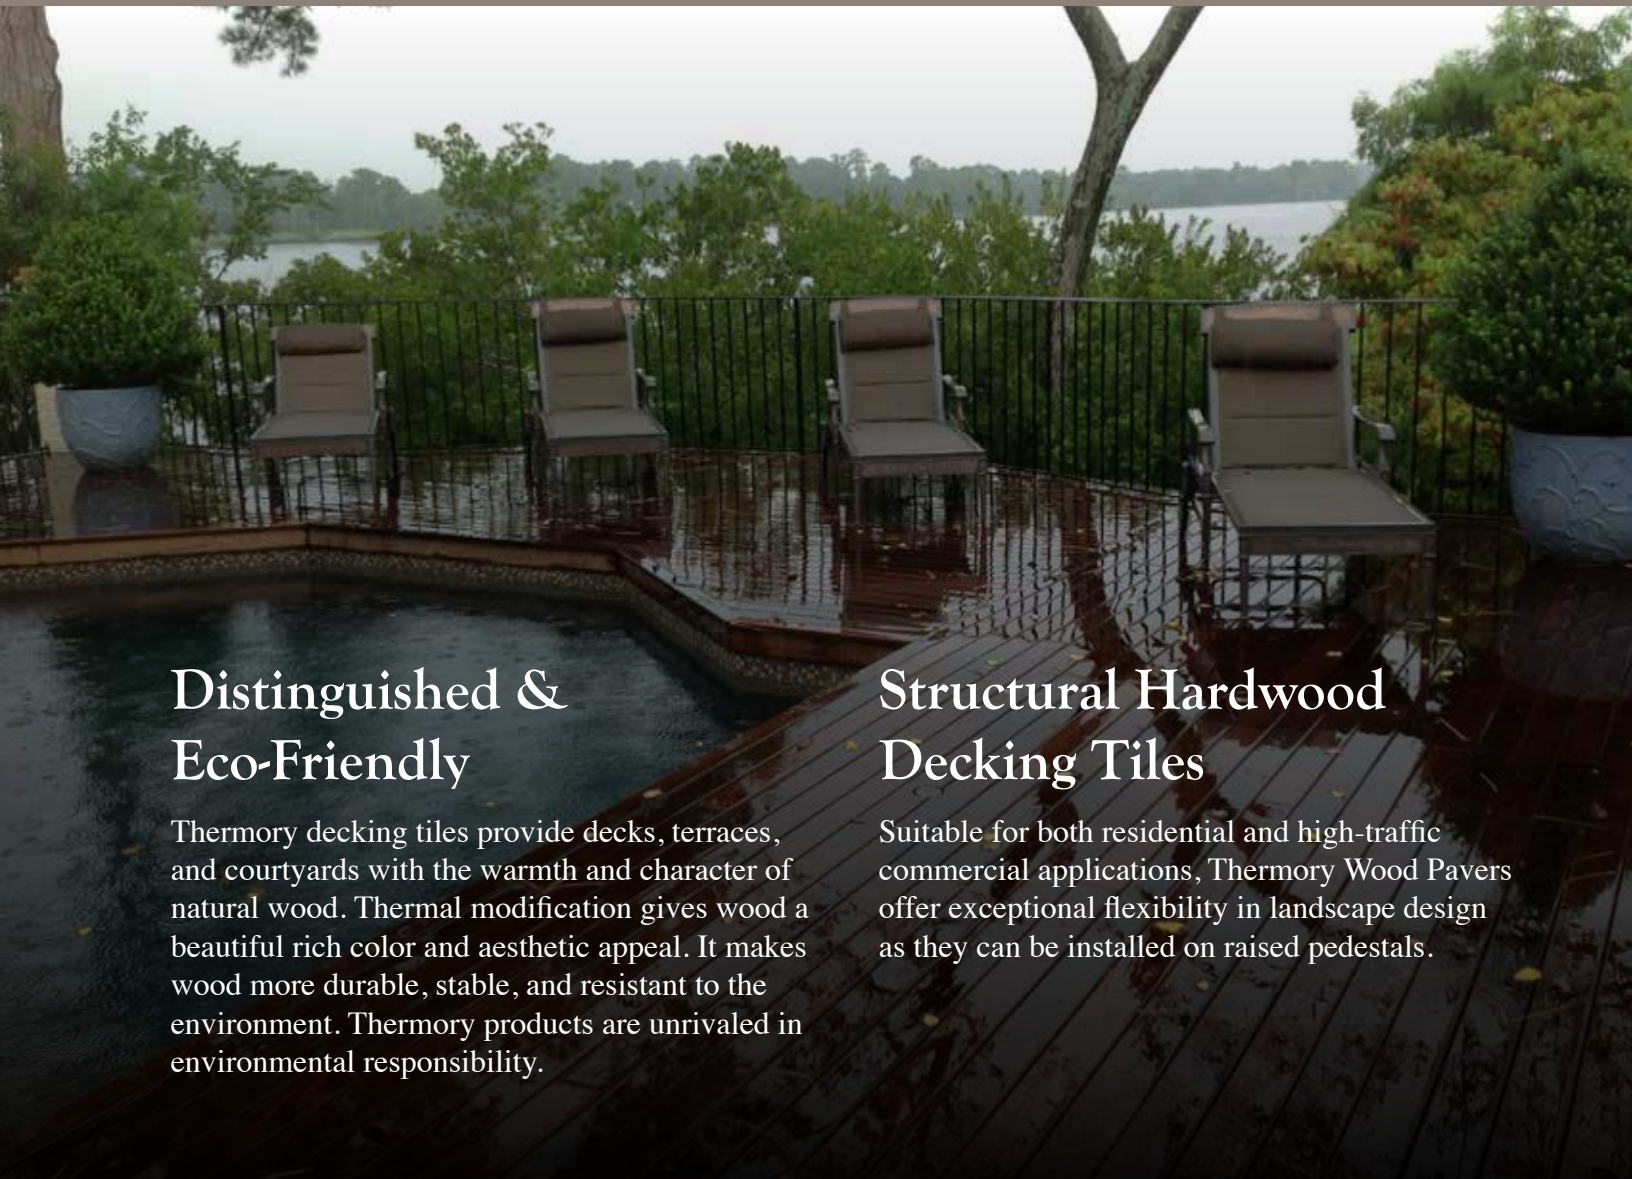

Providing Architects and Builders with
Superior Paving, Decking and Pedestal Products

Commercial | Luxury Residential | Civic

THERMORY WOOD PAVERS

Distinguished & Eco-Friendly

Thermory decking tiles provide decks, terraces, and courtyards with the warmth and character of natural wood. Thermal modification gives wood a beautiful rich color and aesthetic appeal. It makes wood more durable, stable, and resistant to the environment. Thermory products are unrivaled in environmental responsibility.

Structural Hardwood Decking Tiles

Suitable for both residential and high-traffic commercial applications, Thermory Wood Pavers offer exceptional flexibility in landscape design as they can be installed on raised pedestals.