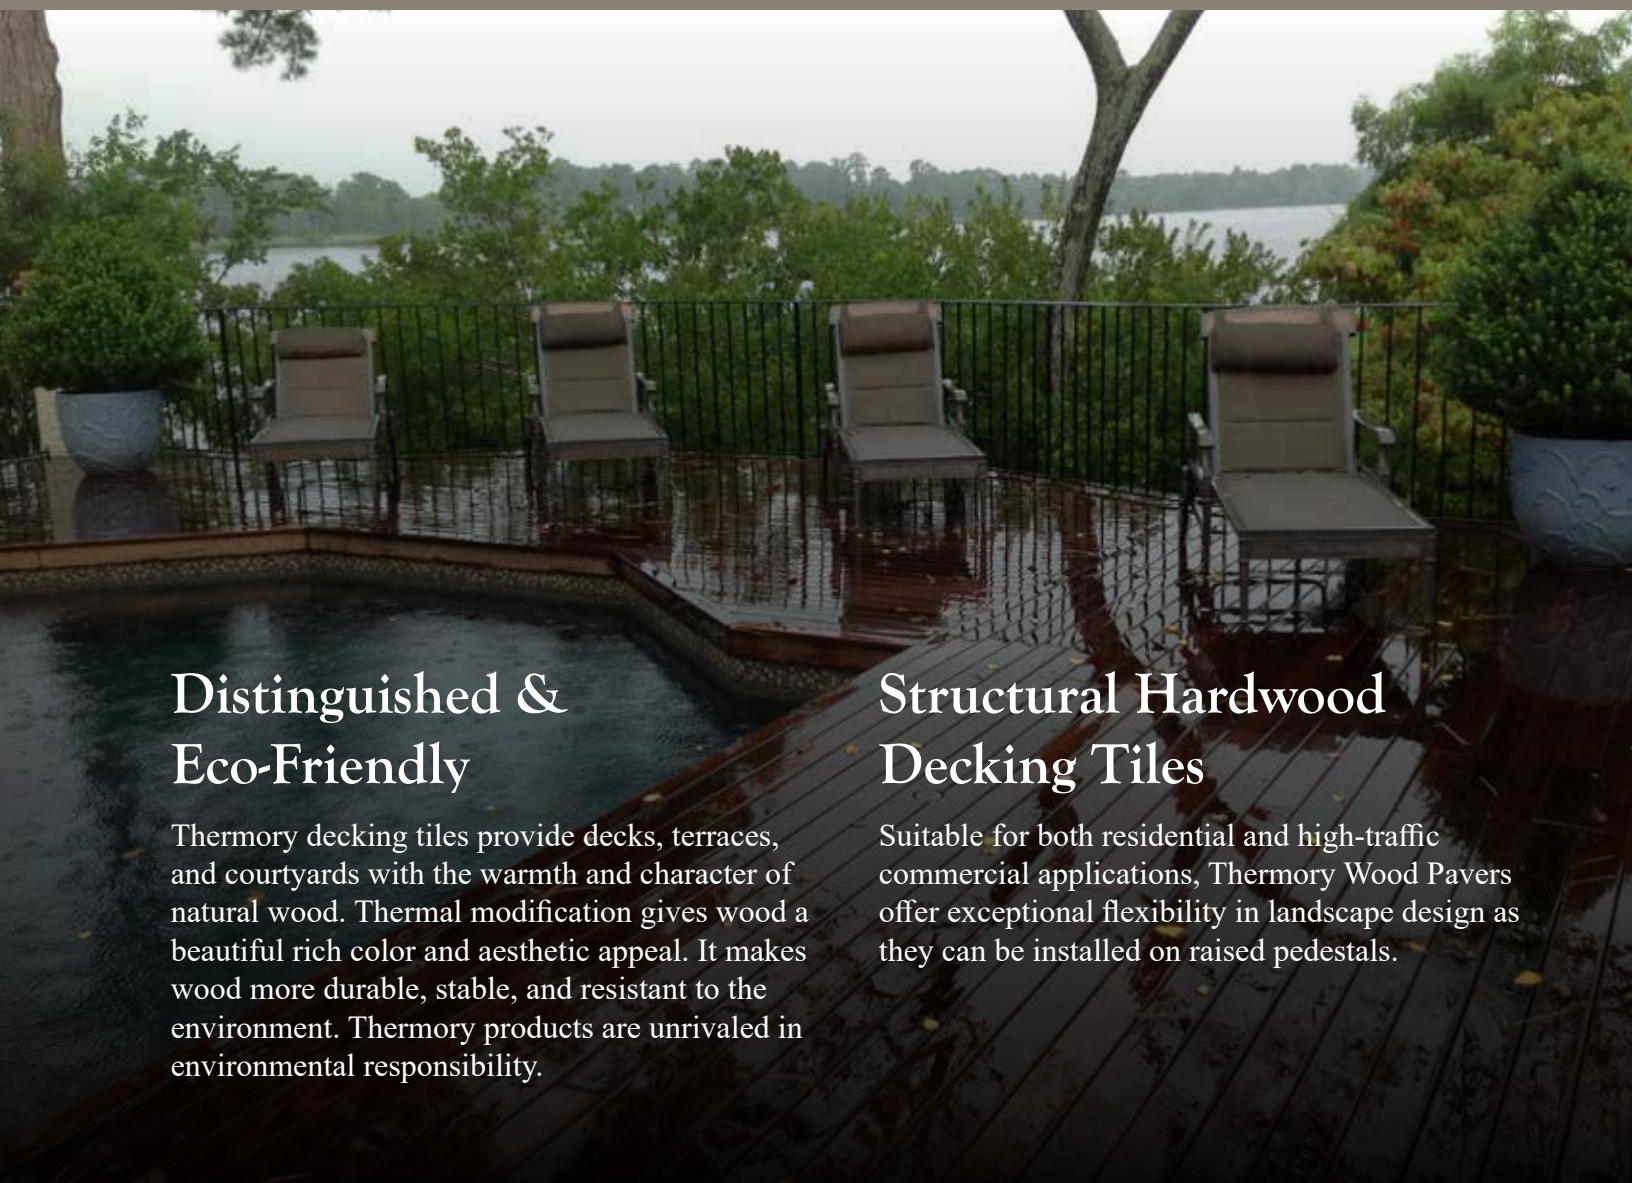

Providing Architects and Builders with
Superior Paving, Decking and Pedestal Products

Commercial | Luxury Residential | Civic

THERMORY WOOD PAVERS

Distinguished & Eco-Friendly

Thermory decking tiles provide decks, terraces, and courtyards with the warmth and character of natural wood. Thermal modification gives wood a beautiful rich color and aesthetic appeal. It makes wood more durable, stable, and resistant to the environment. Thermory products are unrivaled in environmental responsibility.

Structural Hardwood Decking Tiles

Suitable for both residential and high-traffic commercial applications, Thermory Wood Pavers offer exceptional flexibility in landscape design as they can be installed on raised pedestals.